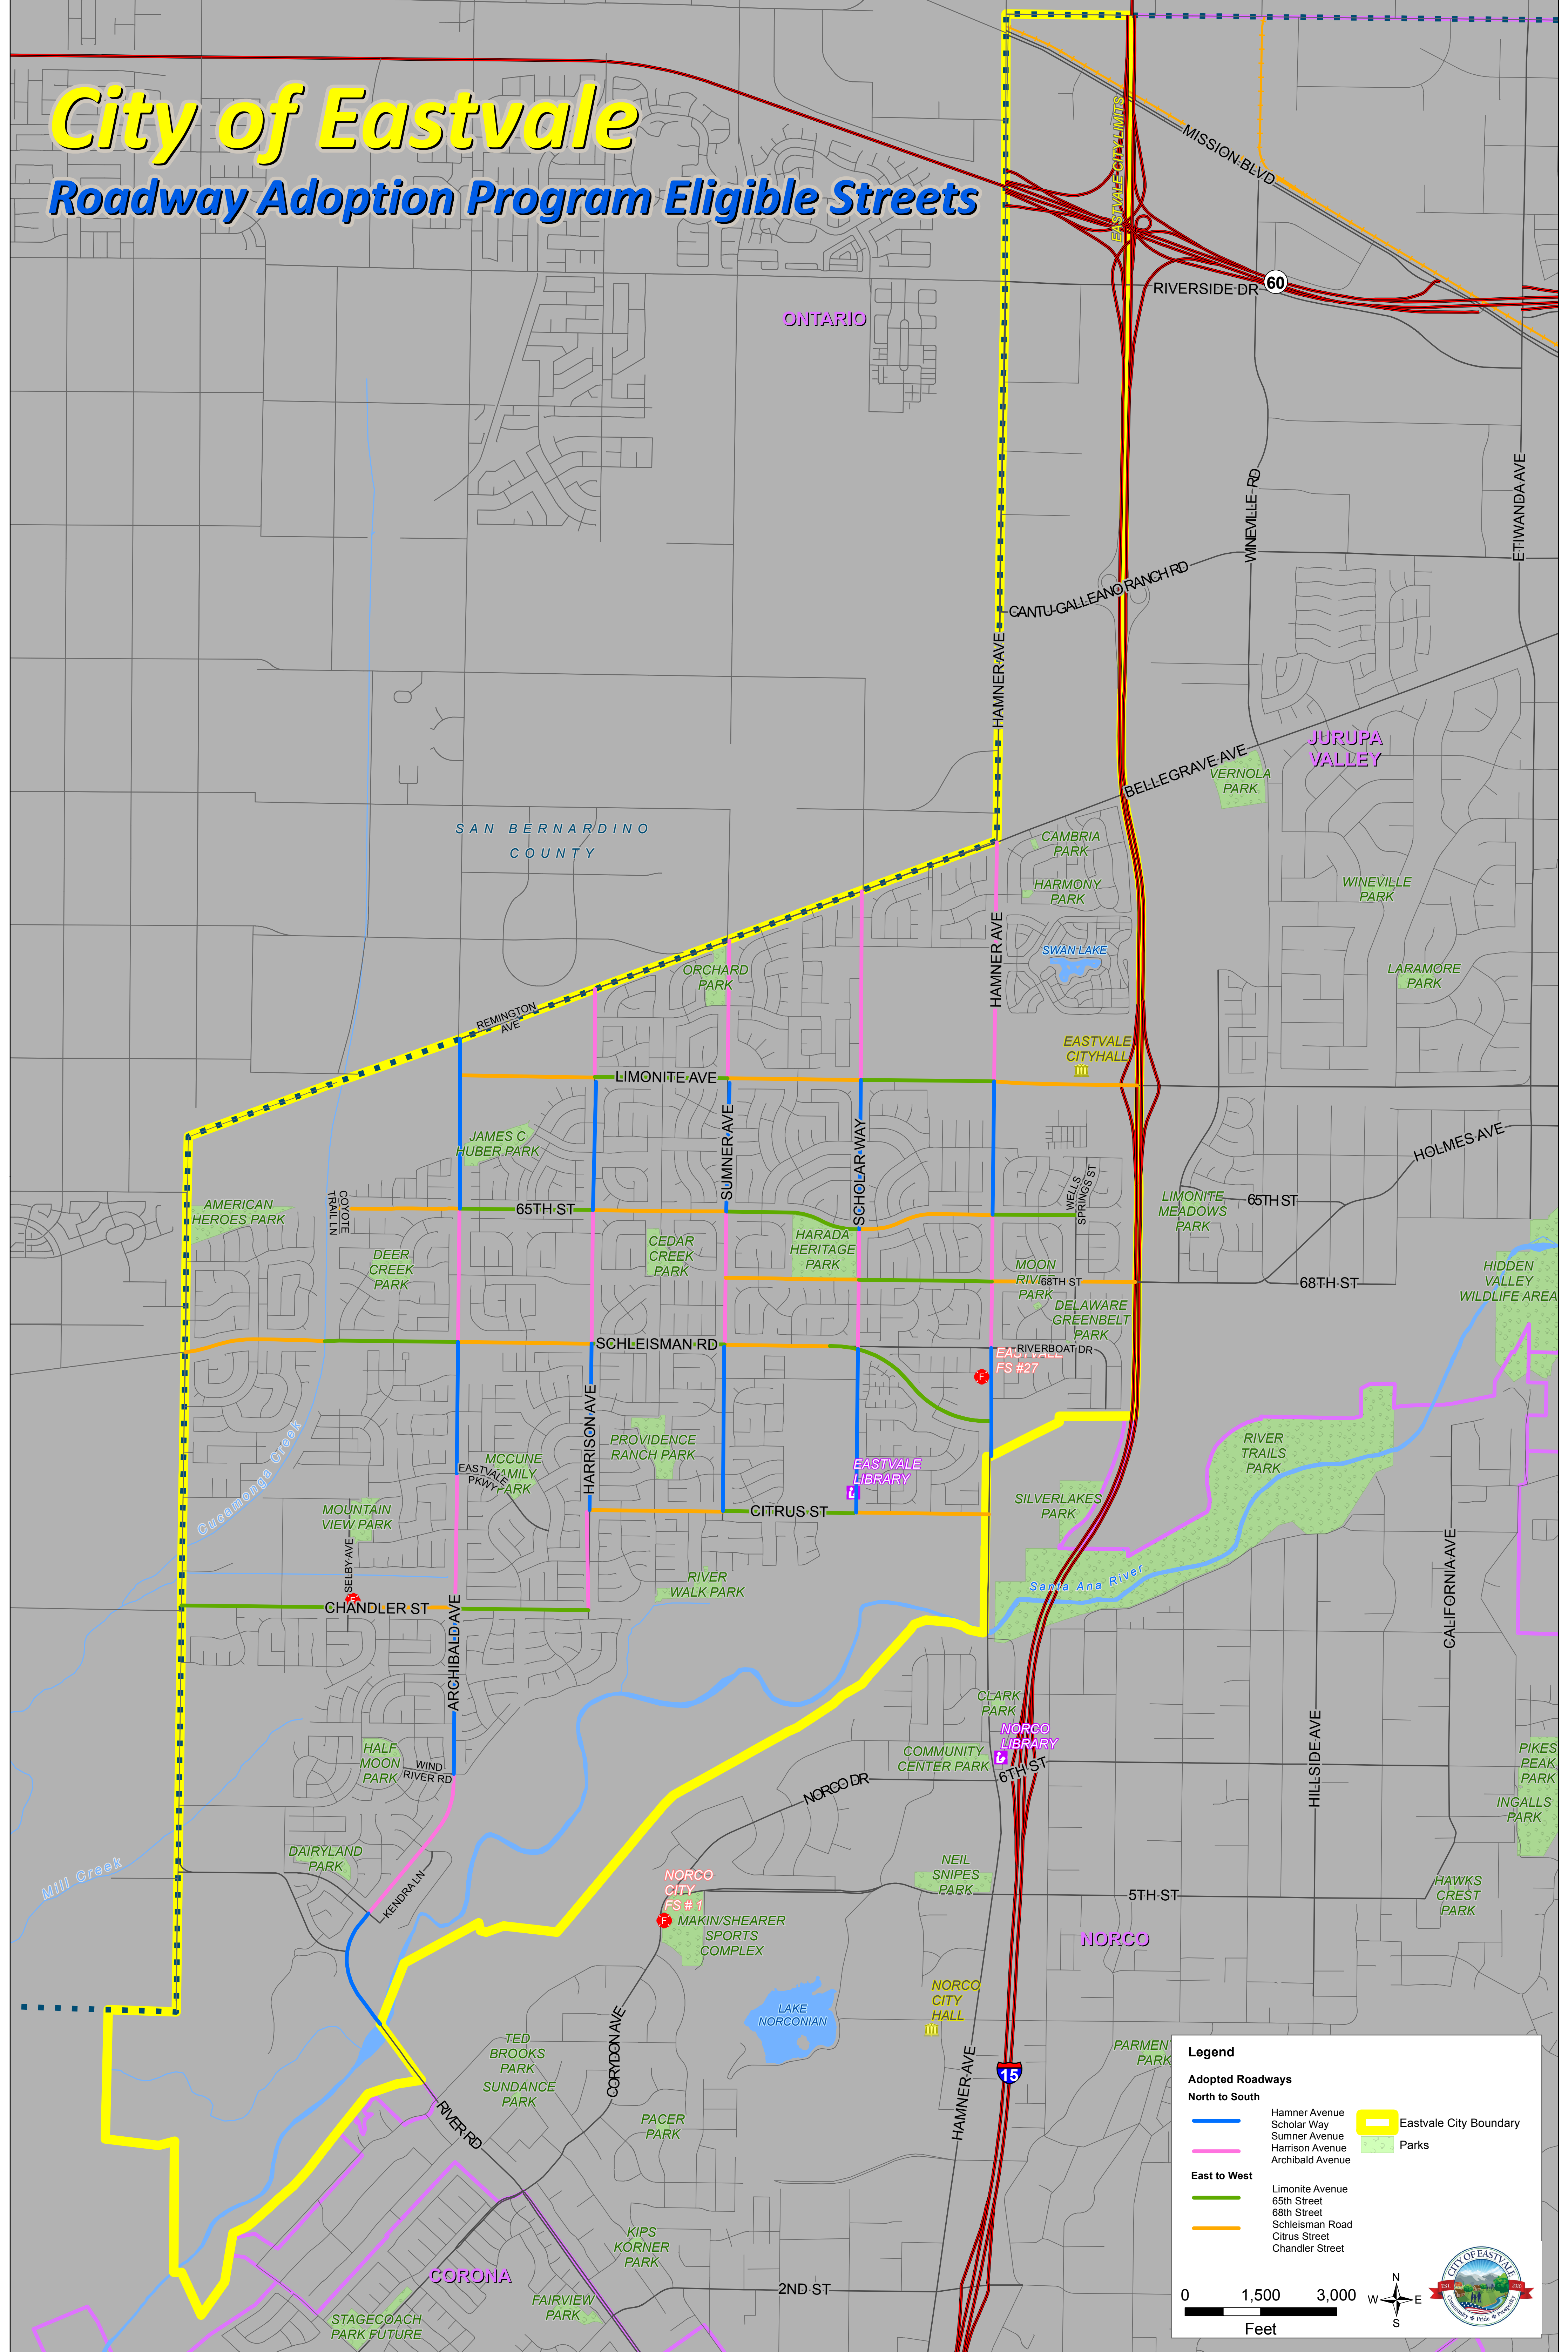

City of Eastvale

Roadway Adoption Program Eligible Streets

Legend

Adopted Roadways

North to South

- Hamner Avenue
- Scholar Way
- Summer Avenue
- Harrison Avenue
- Archibald Avenue

East to West

- Limonite Avenue
- 65th Street
- 68th Street
- Schleisman Road
- Citrus Street
- Chandler Street

Other Symbols:

- Eastvale City Boundary
- Parks

Scale: 0, 1,500, 3,000 Feet

Compass: N, S, E, W