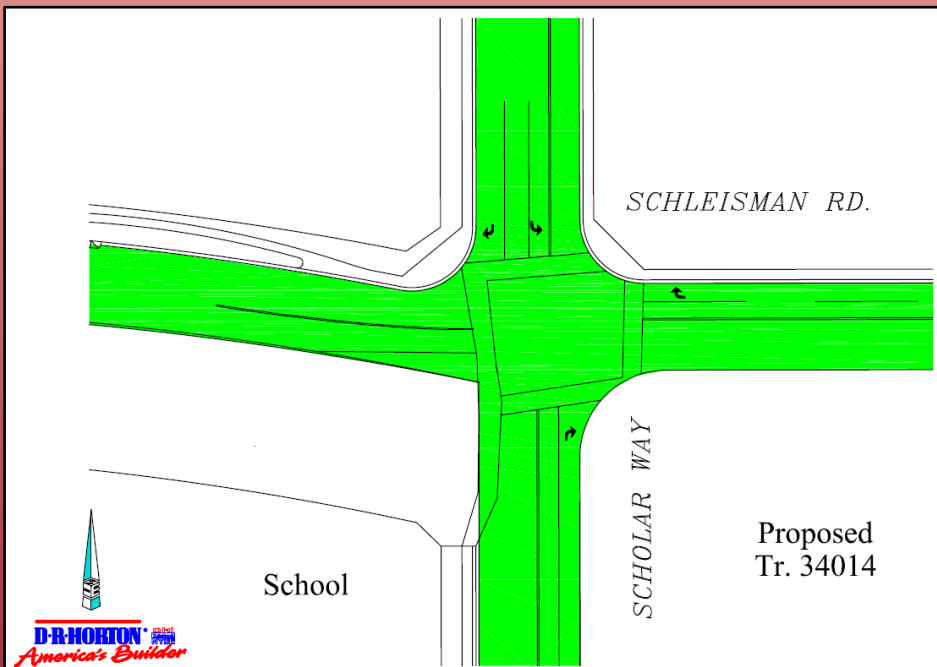

Community ~ Pride ~ Prosperity