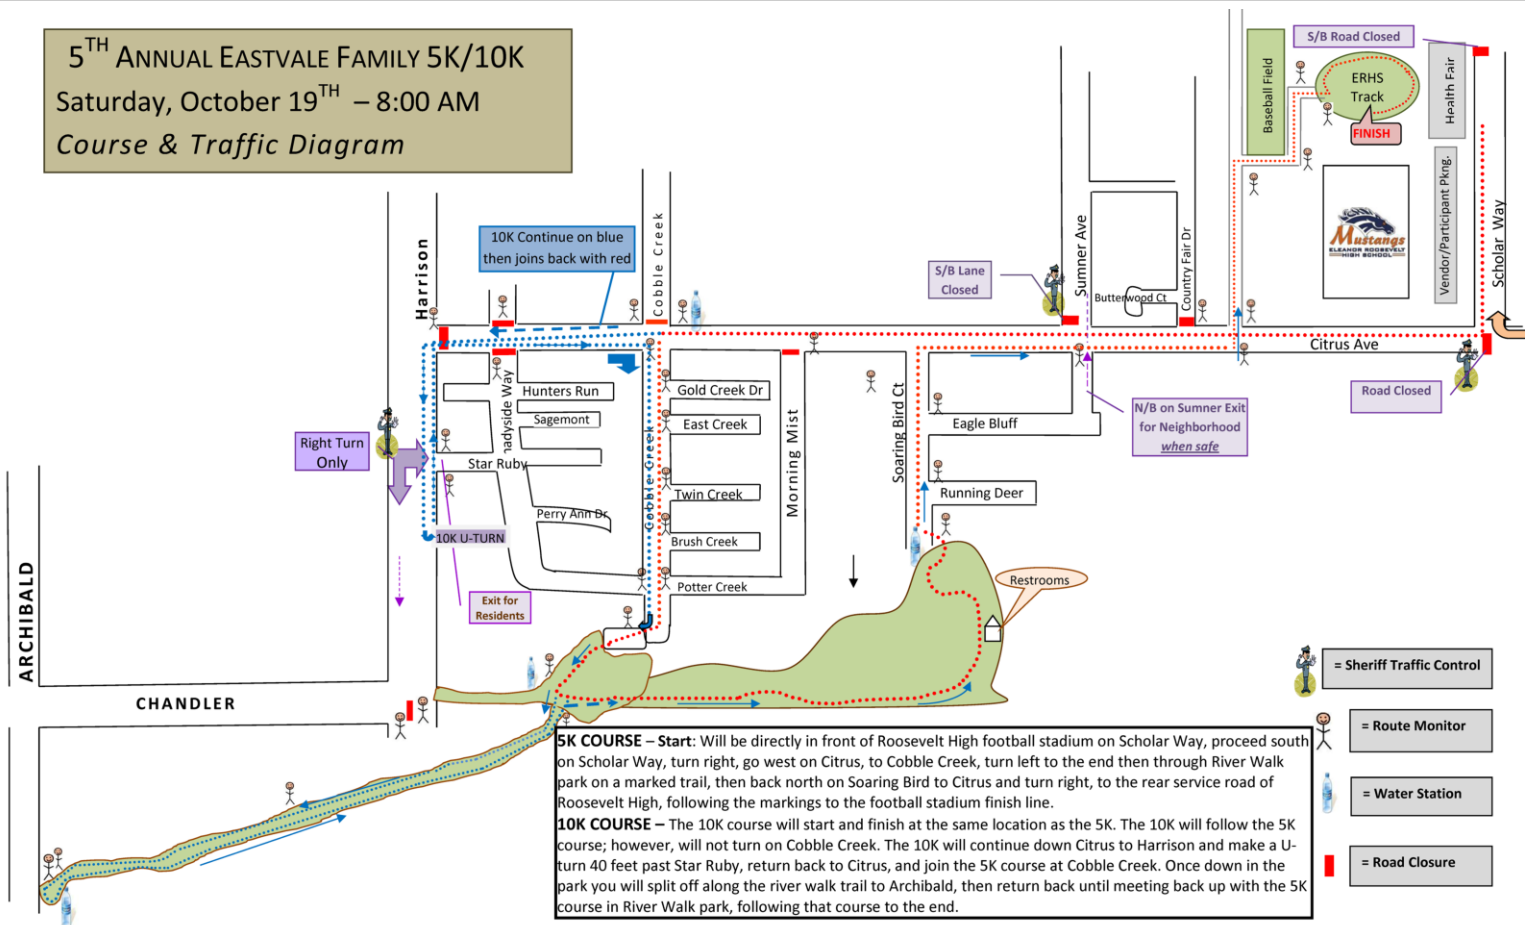

HEALTHY EASTVALE FAIR

- HEALTH SCREENINGS AND INFORMATION
- OBSTACLE COURSE
- YOUTH GAMES
- FITNESS DEMONSTRATIONS
- ENTERTAINMENT
- MORE!

EMBRACE A NEW AND HEALTHY YOU!

Join us on Saturday, October 19th, at 6:30AM for our first annual Healthy Eastvale Fair at Roosevelt High School (7447 Scholar Way, Eastvale, CA 92880)! The event will go through 11 AM in the parking lot in front of the football stadium.

Join us for family fitness fun and information at the **Healthy Eastvale Fair!** Enjoy games, prizes, entertainment, demonstrations, information, and more!

GET MORE INFO AT JCS.D.US

event schedule

6AM – CHECK-IN

7:30AM – WARM-UP

8:00AM – 5K/10K BEGINS

8:20AM – 1 MILE FUN-RUN BEGINS

FREE
T-Shirt
First 1000

5TH ANNUAL EASTVALE FAMILY 5K/10K
Saturday, October 19TH – 8:00 AM
Course & Traffic Diagram

REGISTER ONLINE TODAY!
WWW.ERHSCLIMATEBOOSTERS.COM

ALSO JOIN US AT THE EASTVALE FALL FESTIVAL OCTOBER 5TH 2PM TO 9PM · HARADA PARK ENTERTAINMENT · RIDES · BOOTHS · FOOD · FUN