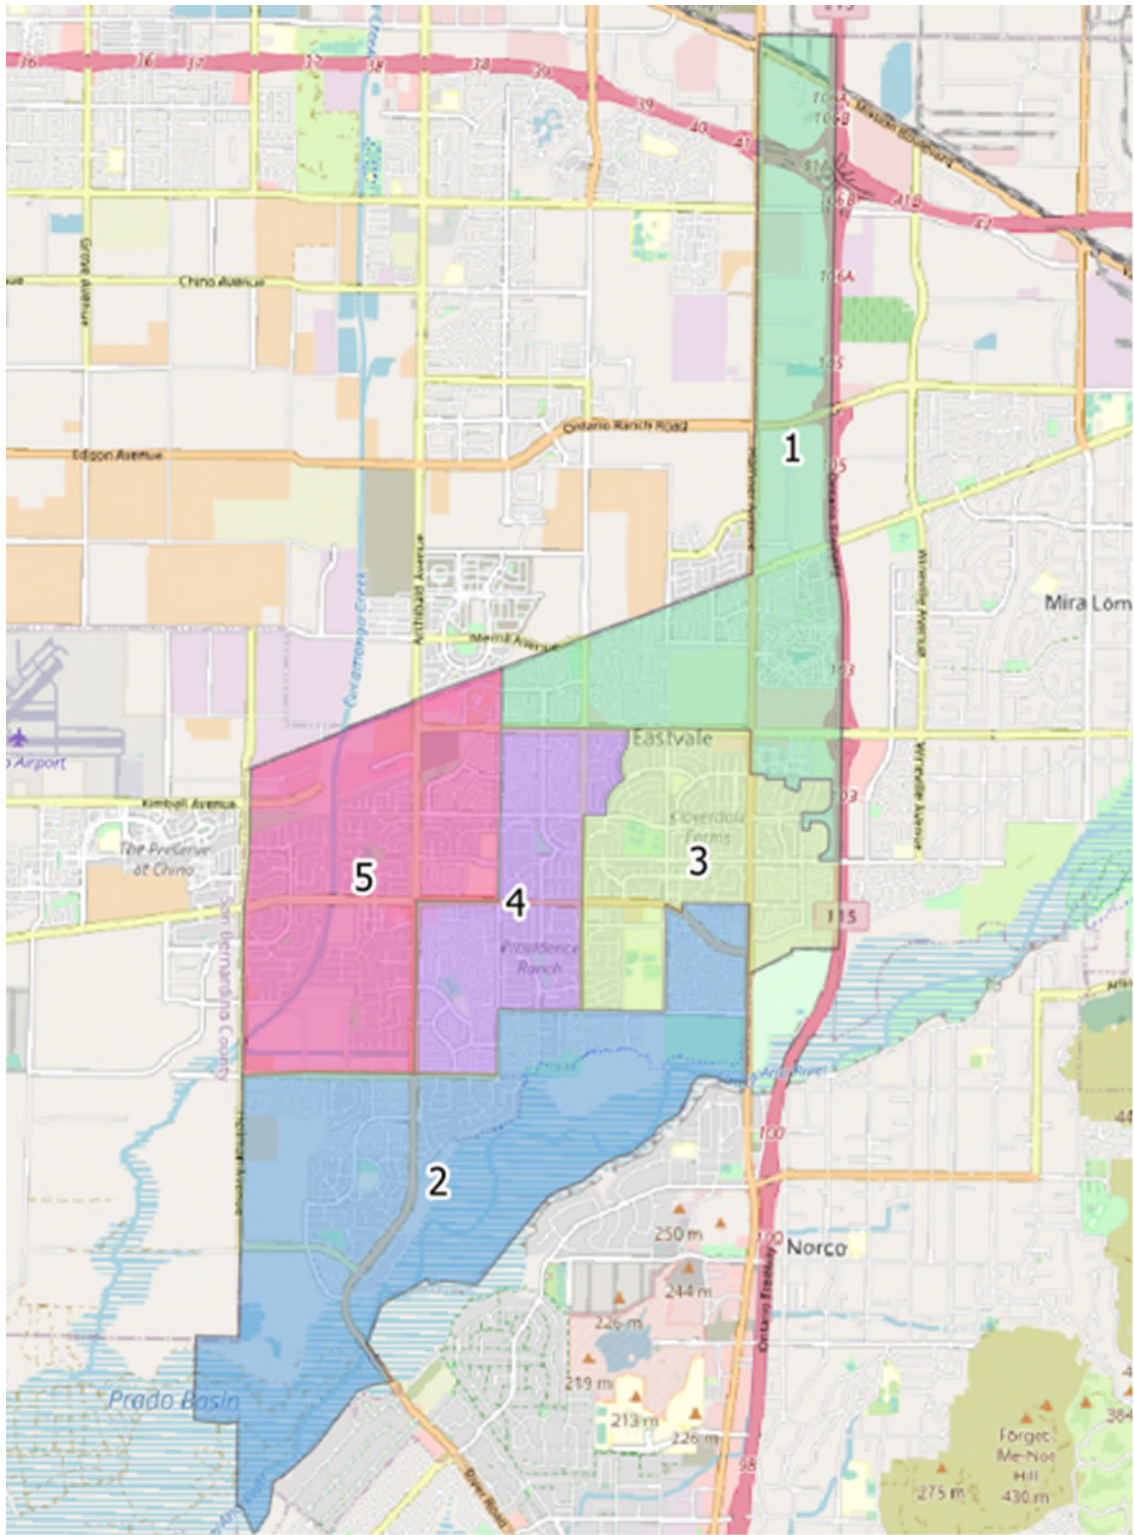

Map Option Fv2

Map Option Fv2

District	Total Population	% Population	CVAP19 Total	CVAP19 NL White	CVAP19 NL Black	CVAP Hispanic	CVAP19 Not Hispanic	CVAP19 NL AIAN	CVAP19 NL ASIAN	CVAP19 NL Hawaiian	CVAP19 NL Other
1	14,115	0.96%	6,793	1,761	593	3,332	3,460	-	1,002	14	70
2	14,169	1.35%	6,771	1,483	842	1,975	4,782	1	2,209	23	59
3	13,661	-2.28%	7,884	1,947	1,080	2,863	5,026	-	1,652	27	150
4	13,632	-2.49%	8,179	2,074	691	3,648	4,536	1	1,433	-	26
5	14,324	2.46%	7,041	1,949	579	2,240	4,810	21	2,017	-	85

Ideal Population 13,980

Total Deviation: 4.95%